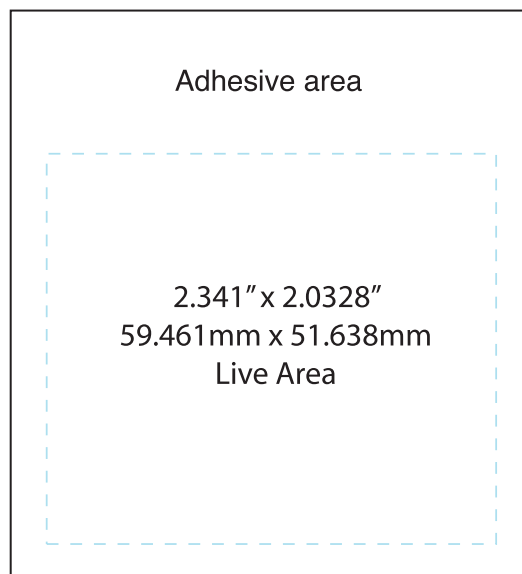

COUPON SPECIFICATION

2-3/4"X3" / 69.85mm x 76.2mm

Because the Adhesive edge alternates between the top and the bottom of the sheet and the visible portion of the sheet alternates accordingly, it is necessary to create 2 sets of Artwork for the Coupon / Rebate / Message Sheet as follows:

2-3/4"X3" / 69.85mm x 76.2mm

2-3/4"X3" / 69.85mm x 76.2mm

2-3/4"X3" / 69.85mm x 76.2mm

COUPON FRONT

Adhesive area

2-3/4"X3" / 69.85mm x 76.2mm

COUPON BACK

Alternating copy as shown above

2-3/4"X3" / 69.85mm x 76.2mm

COUPON FRONT

Adhesive area

2-3/4"X3" / 69.85mm x 76.2mm

COUPON BACK