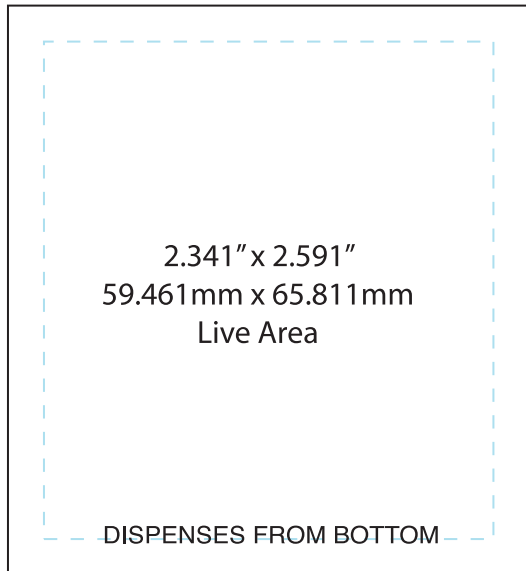

COUPON SPECIFICATION

2-3/4"X3" / 69.85mm x 76.2mm

Because the Adhesive edge alternates between the top and the bottom of the sheet and the visible portion of the sheet alternates accordingly, it is necessary to create 2 sets of Artwork for the Coupon / Rebate / Message Sheet as follows:

2-3/4"X3" / 69.85mm x 76.2mm

2-3/4"X3" / 69.85mm x 76.2mm

2-3/4"X3" / 69.85mm x 76.2mm

COUPON FRONT

Adhesive area

2-3/4"X3" / 69.85mm x 76.2mm

COUPON BACK

Alternating copy as shown above

2-3/4"X3" / 69.85mm x 76.2mm

COUPON FRONT

Adhesive area

2-3/4"X3" / 69.85mm x 76.2mm

COUPON BACK