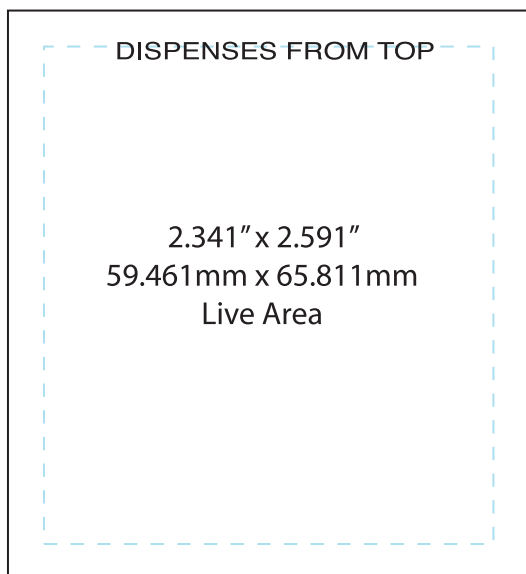

COUPON SPECIFICATION

2-3/4"X3" / 69.85mm x 76.2mm

Because the Adhesive edge alternates between the top and the bottom of the sheet and the visible portion of the sheet alternates accordingly, it is necessary to create 2 sets of Artwork for the Coupon / Rebate / Message Sheet as follows:

2-3/4"X3" / 69.85mm x 76.2mm

2-3/4"X3" / 69.85mm x 76.2mm

2-3/4"X3" / 69.85mm x 76.2mm

COUPON FRONT

Adhesive area

2-3/4"X3" / 69.85mm x 76.2mm

COUPON BACK

Alternating copy as shown above

2-3/4"X3" / 69.85mm x 76.2mm

COUPON FRONT

Adhesive area

2-3/4"X3" / 69.85mm x 76.2mm

COUPON BACK