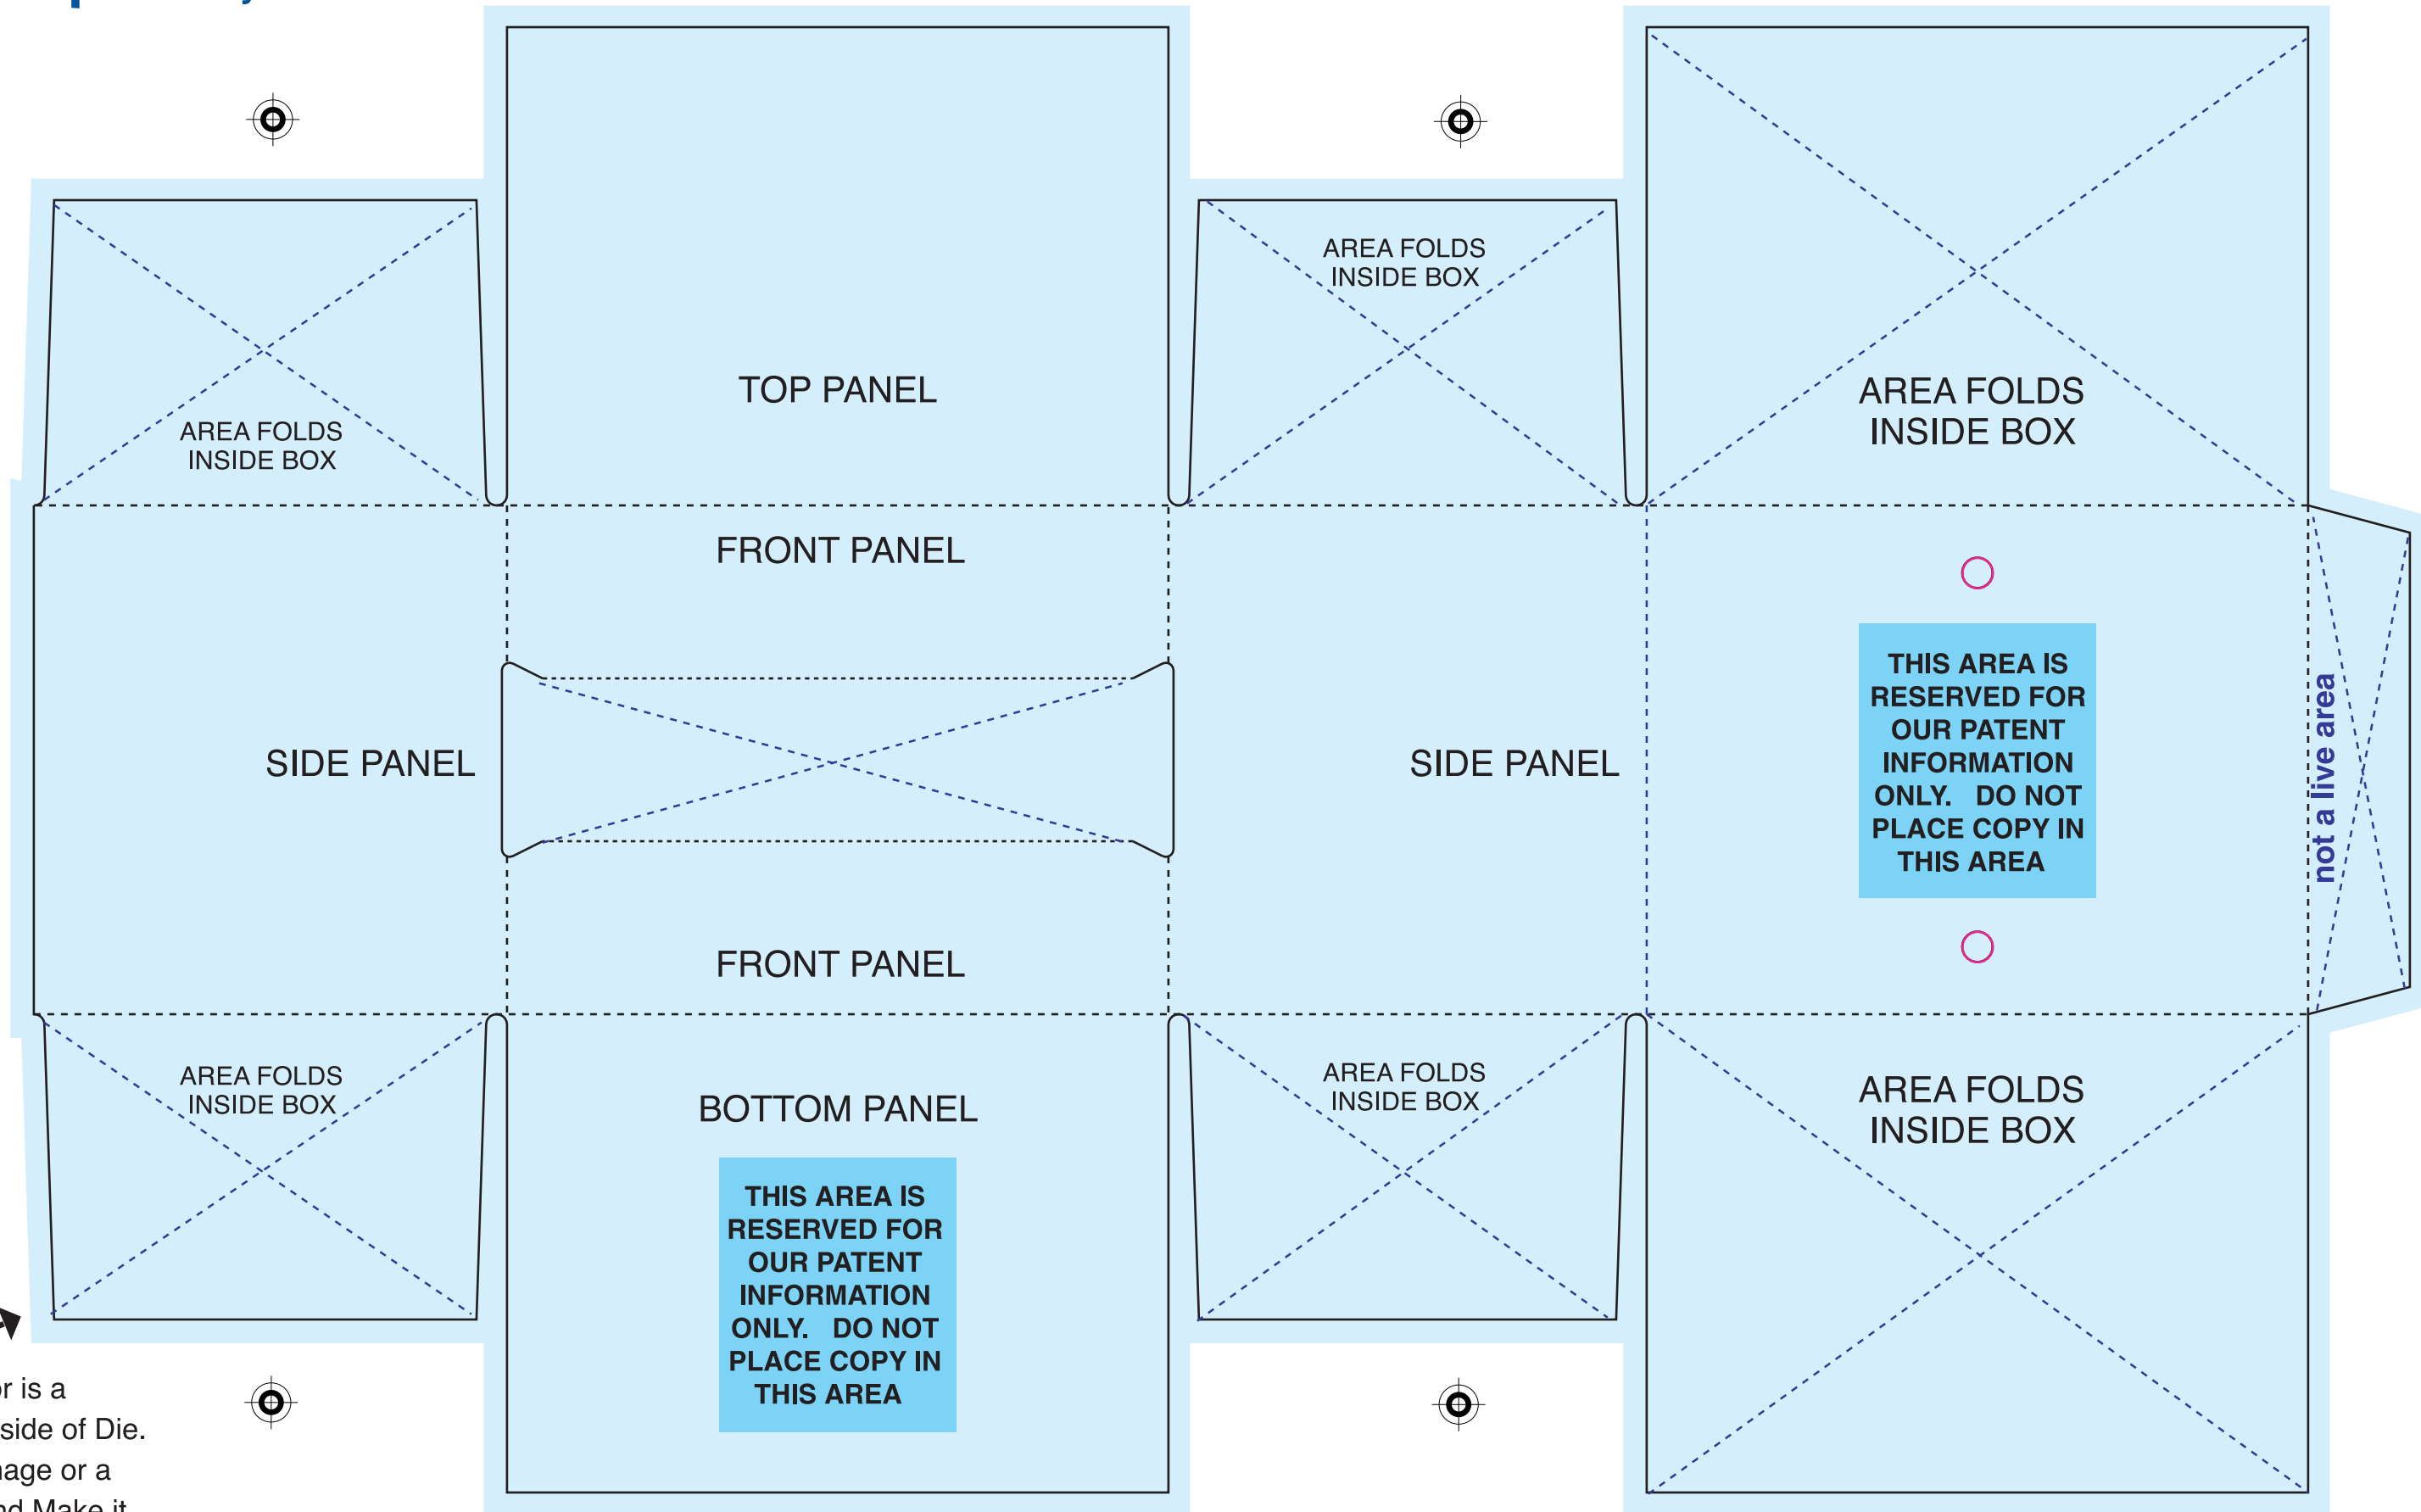

XL ART Specification

3x4 template

Die line and measurements are Grouped. **DO NOT UNGROUP OR MOVE DIE LINES**

Art & Background Color is a BLEED 1/8" or 3.175mm Outside of Die. This can be filled with a image or a color. Click on Outer Box and Make it your Background Color or Image .