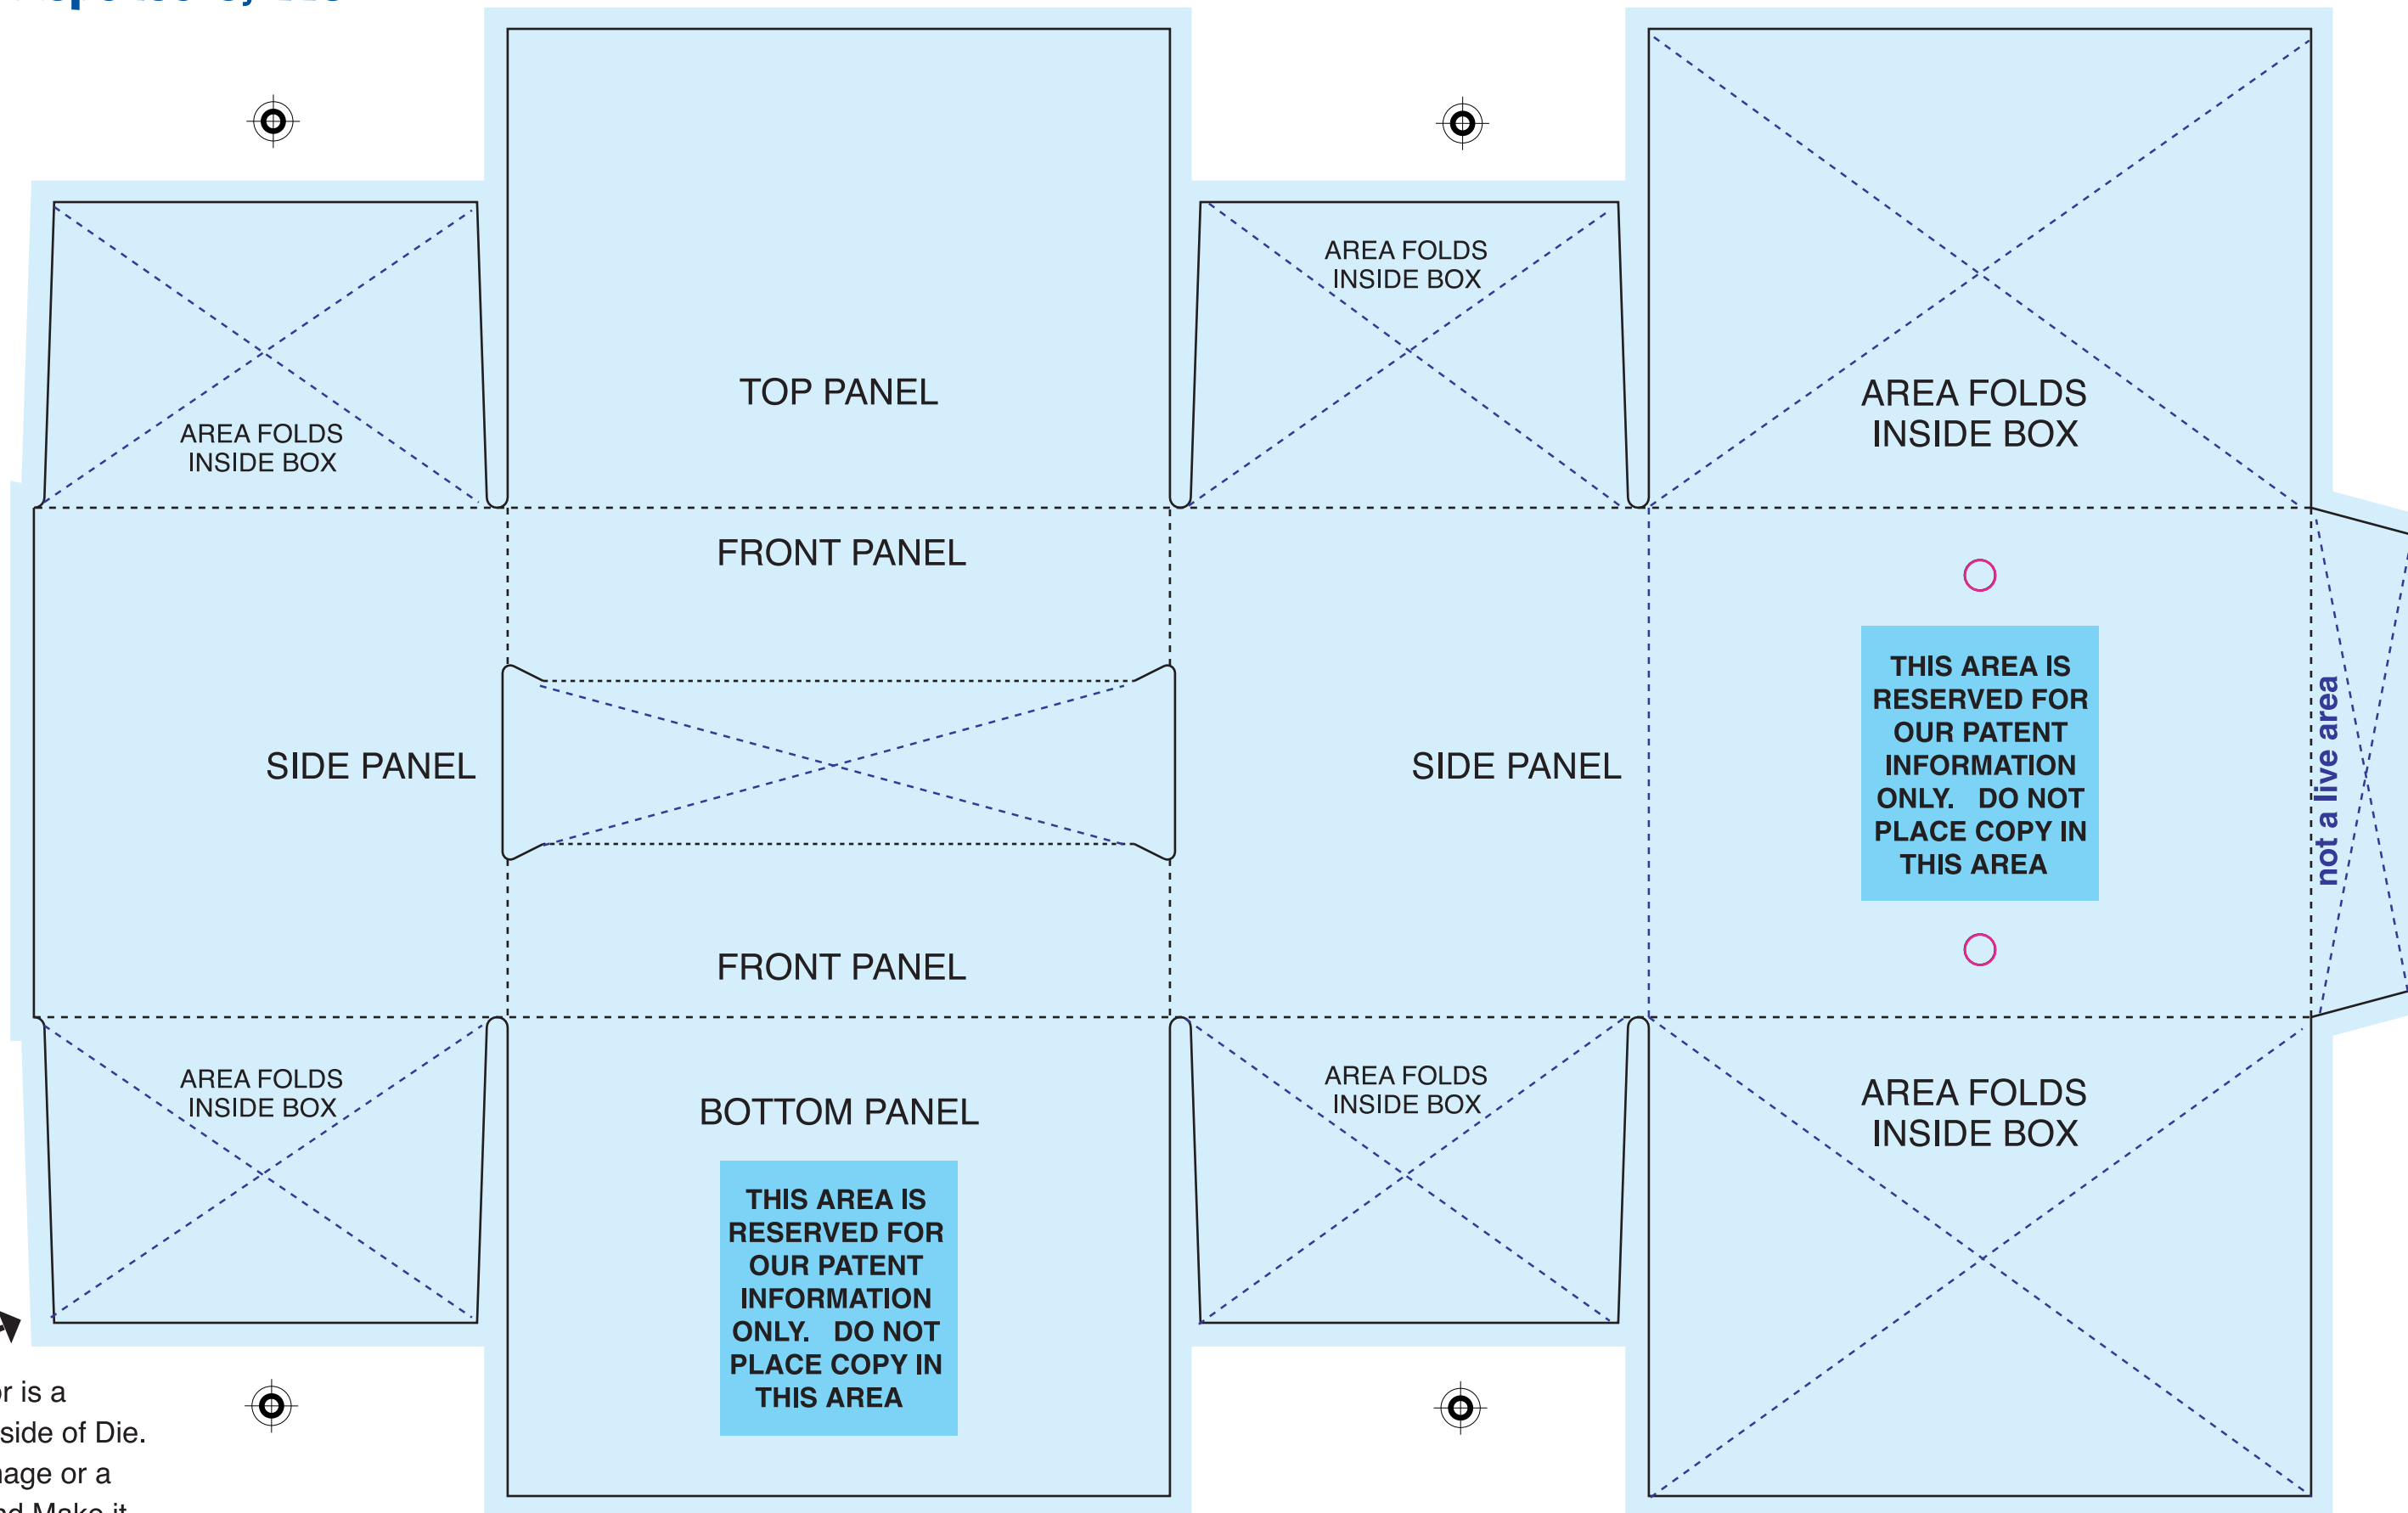

# XL ART Specification 3x4 template

Die line and measurements are Grouped. **DO NOT UNGROUP OR MOVE DIE LINES**

Art & Background Color is a BLEED 1/8" or 3.175mm Outside of Die. This can be filled with a image or a color. Click on Outer Box and Make it your Background Color or Image .